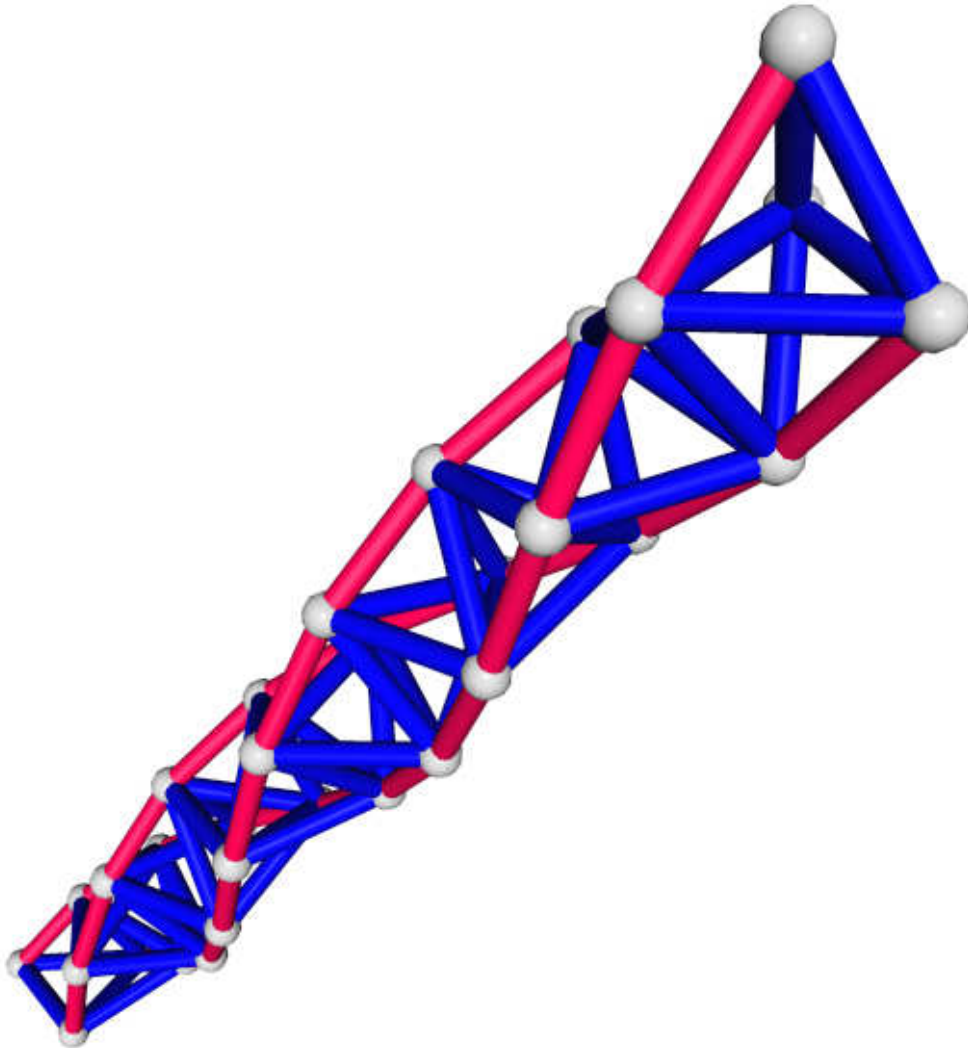

Astro-logix

Instructions

Tetrahelix

Astro-logix

Instructions

Tetrahelix										
Parts required										
3-way 	4-way 	5-way 	6-way 	Glow tube 	Pink tube 	Blue tube 	Purple tube 	Green tube 	Orange tube 	Yellow tube 
-	-	-	30	-	30 or 60	60 or 30	-	30 or 60	60 or 30	-