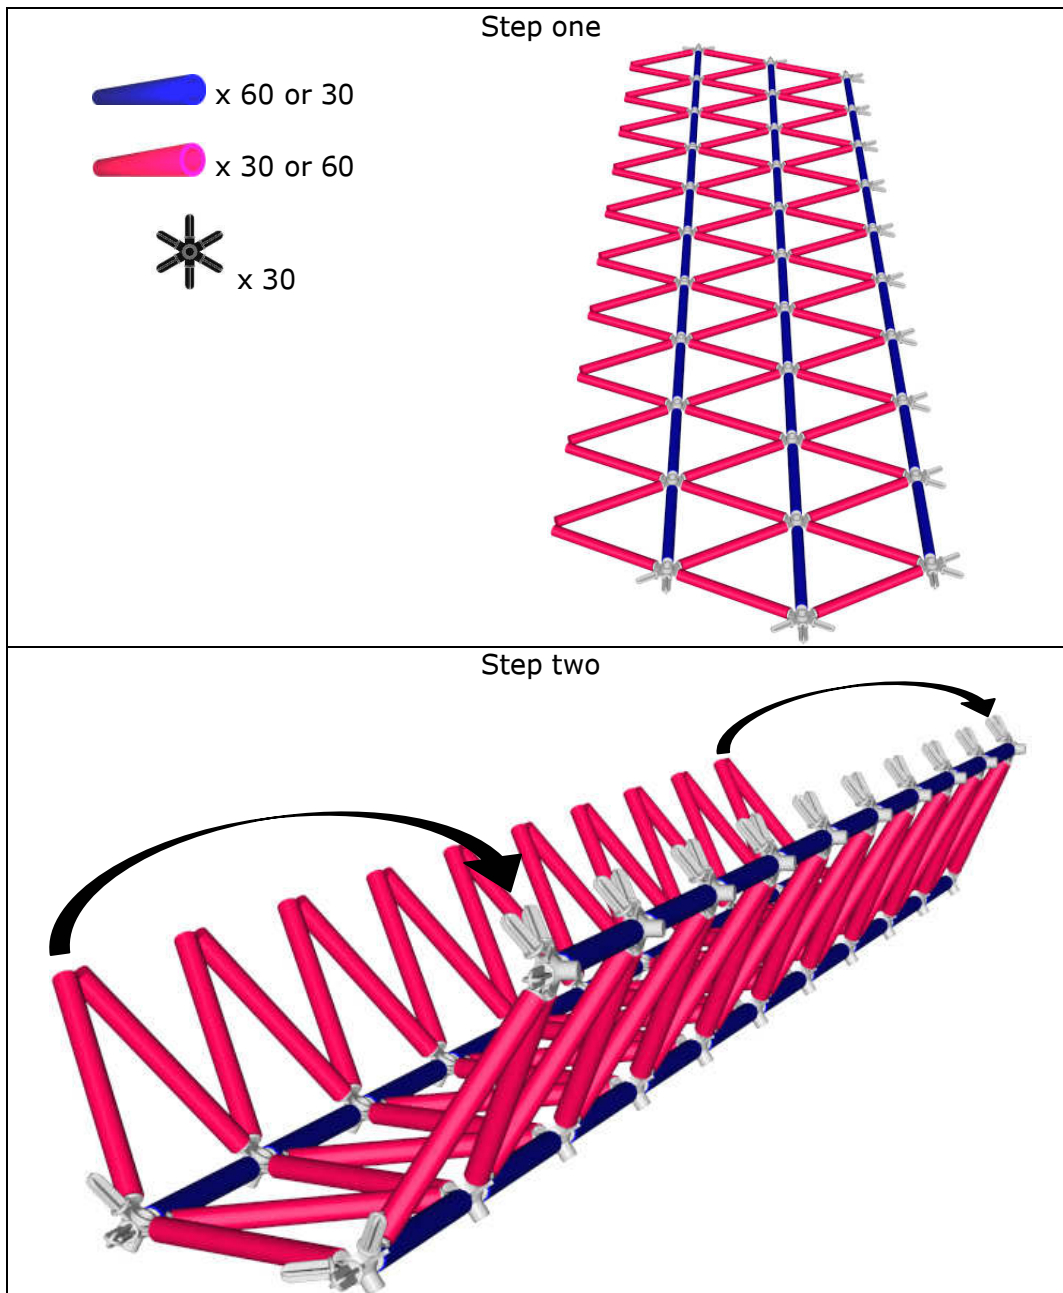

Astro-logix

Instructions

Tetrahelix										
Parts required										
3-way 	4-way 	5-way 	6-way 	Glow tube 	Pink tube 	Blue tube 	Purple tube 	Green tube 	Orange tube 	Yellow tube
-	-	-	30	-	30 or 60	60 or 30	-	30 or 60	60 or 30	-

Notes: this model can be built with the **Small** kit.
To purchase kits or separate bags of parts please visit www.astro-logix.com/prices.html