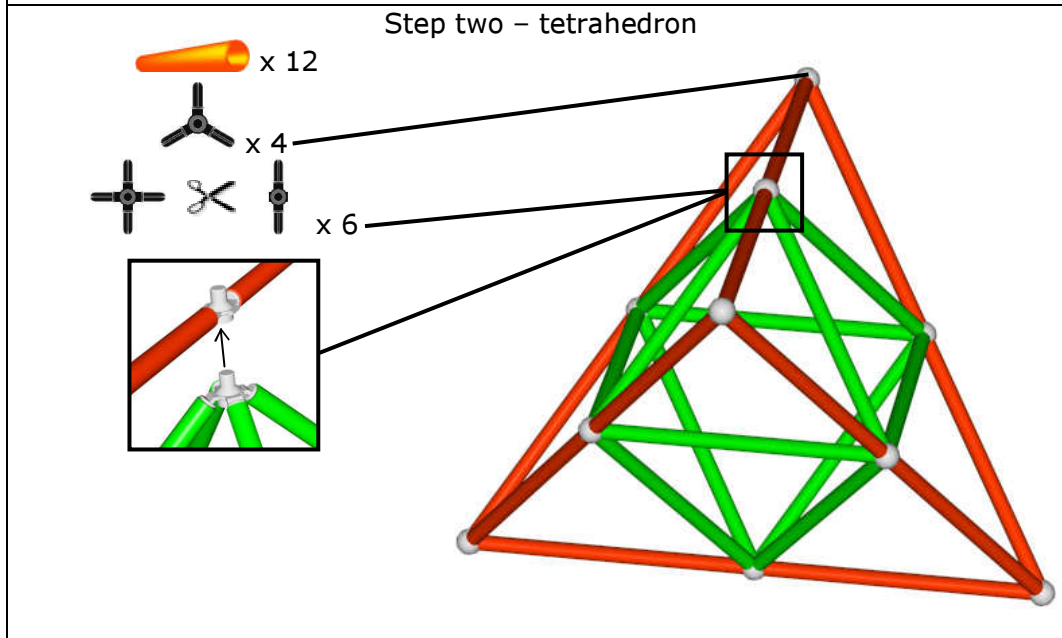

Astro-logix

Instructions

Tetrahedral compound											
Parts required											
3-way 	4-way 	5-way 	6-way 	Glow tube 	Pink tube 	Blue tube 	Purple tube 	Green tube 	Orange tube 	Yellow tube 	
12	12	-	-	-	*24	*24	-	12	12	-	

Notes: *Choose either colour. This model can be built with the **Medium** kit.
To purchase kits or separate bags of parts please visit www.astro-logix.com/prices.html