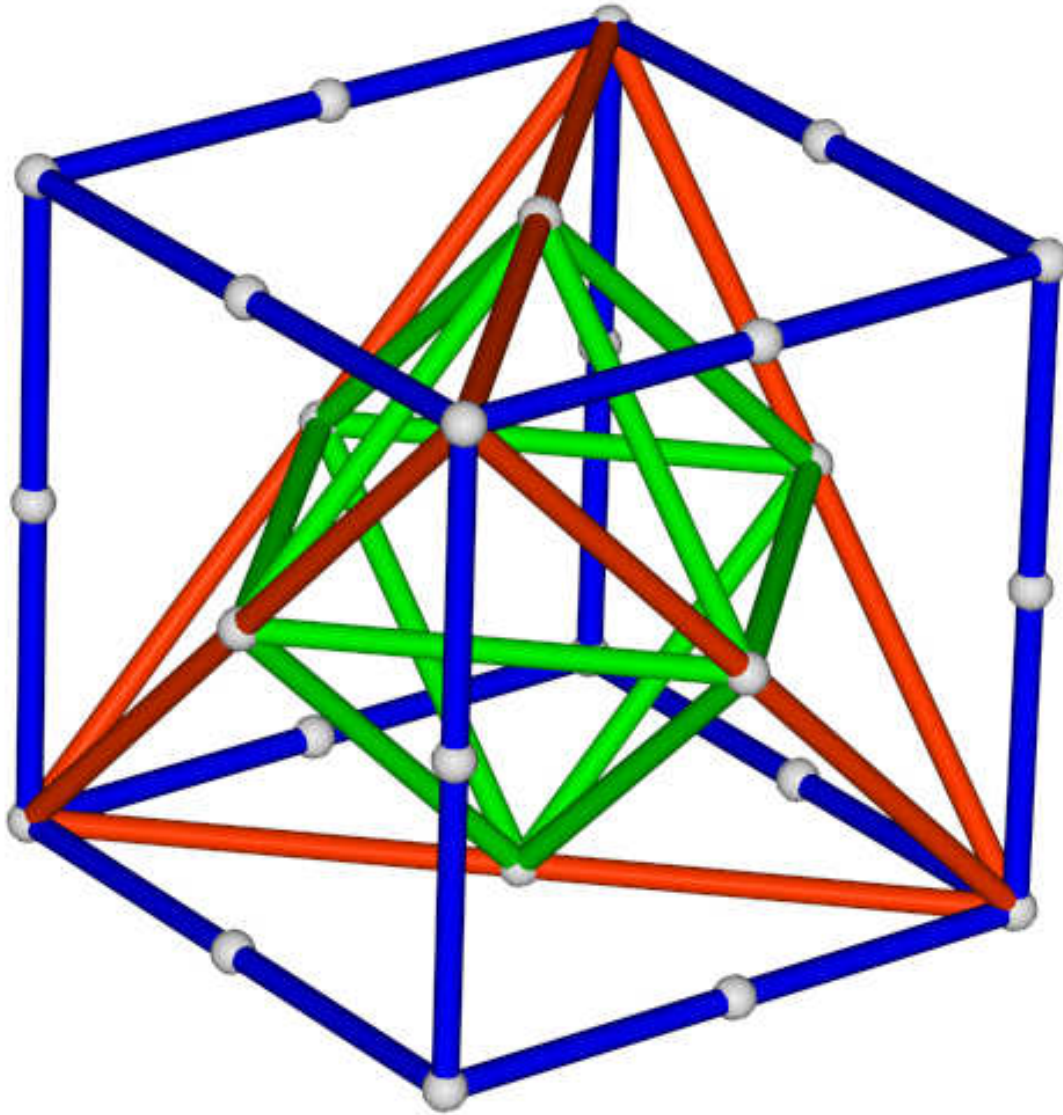

Astro-logix

Instructions

Tetrahedral Compound

Astro-logix

Instructions

Tetrahedral compound											
Parts required											
3-way 	4-way 	5-way 	6-way 	Glow tube 	Pink tube 	Blue tube 	Purple tube 	Green tube 	Orange tube 	Yellow tube 	
12	12	-	-	-	*24	*24	-	12	12	-	