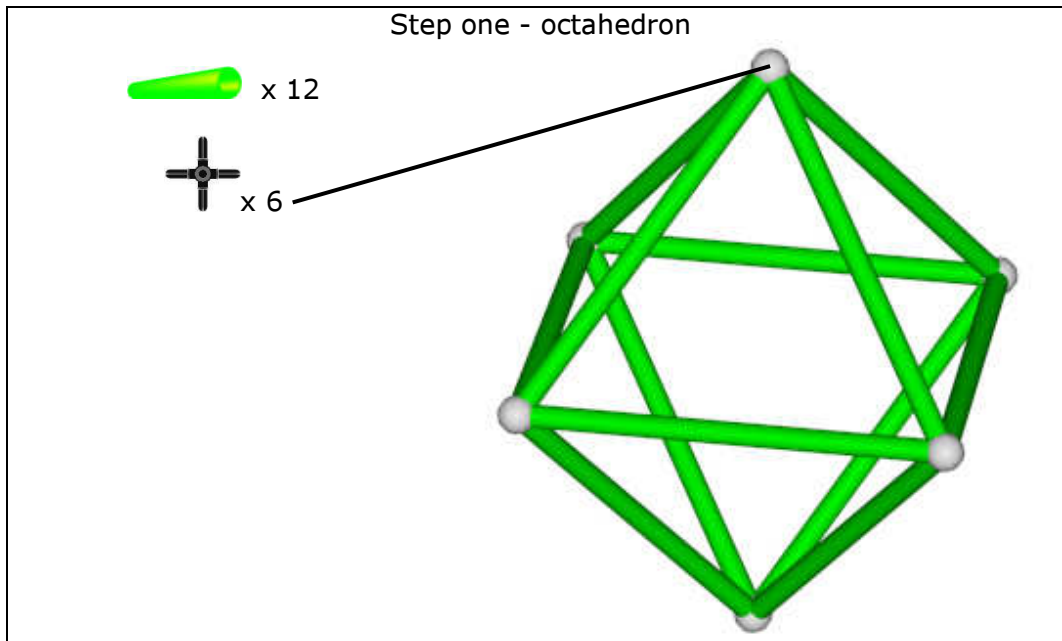

Astro-logix

Instructions

Tetrahedral compound											
Parts required											
3-way 	4-way 	5-way 	6-way 	Glow tube 	Pink tube 	Blue tube 	Purple tube 	Green tube 	Orange tube 	Yellow tube 	
12	12	-	-	-	*24	*24	-	12	12	-	

Notes: *Choose either colour. This model can be built with the **Medium** kit.
To purchase kits or separate bags of parts please visit www.astro-logix.com/prices.html