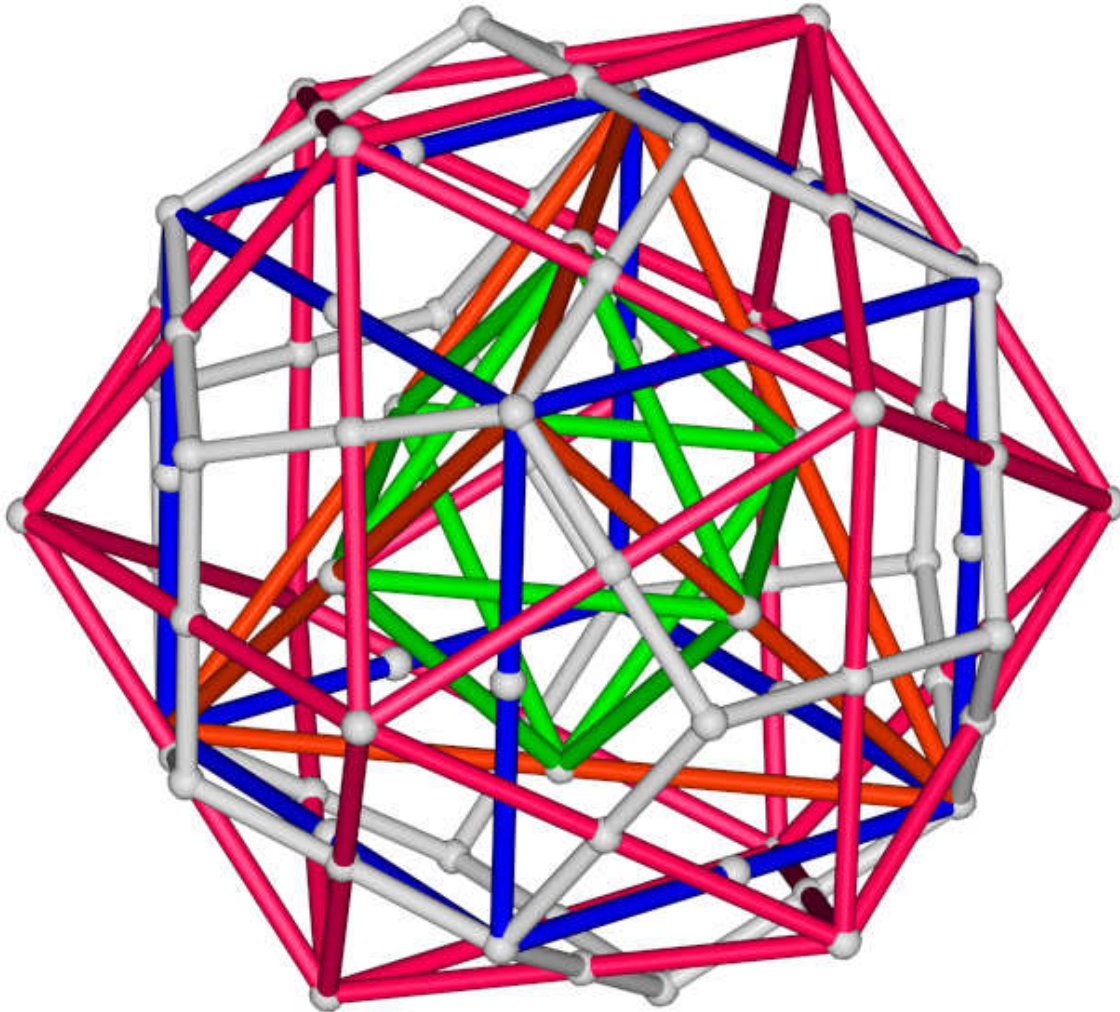

Astro-logix

Instructions

Platonic Compound

Astro-logix

Instructions

Platonic compound										
Parts required										
3-way 	4-way 	5-way 	6-way 	Glow tube 	Pink tube 	Blue tube 	Purple tube 	Green tube 	Orange tube 	Yellow tube 
16	54	12	8	60	60	24	-	12	12	-

Notes: this model can be built with the **Medium** kit.
To purchase kits or separate bags of parts please visit www.astro-logix.com/prices.html

Astro-logix

Instructions

Step three - cube

x 24
x 12
x 8

Step four - dodecahedron