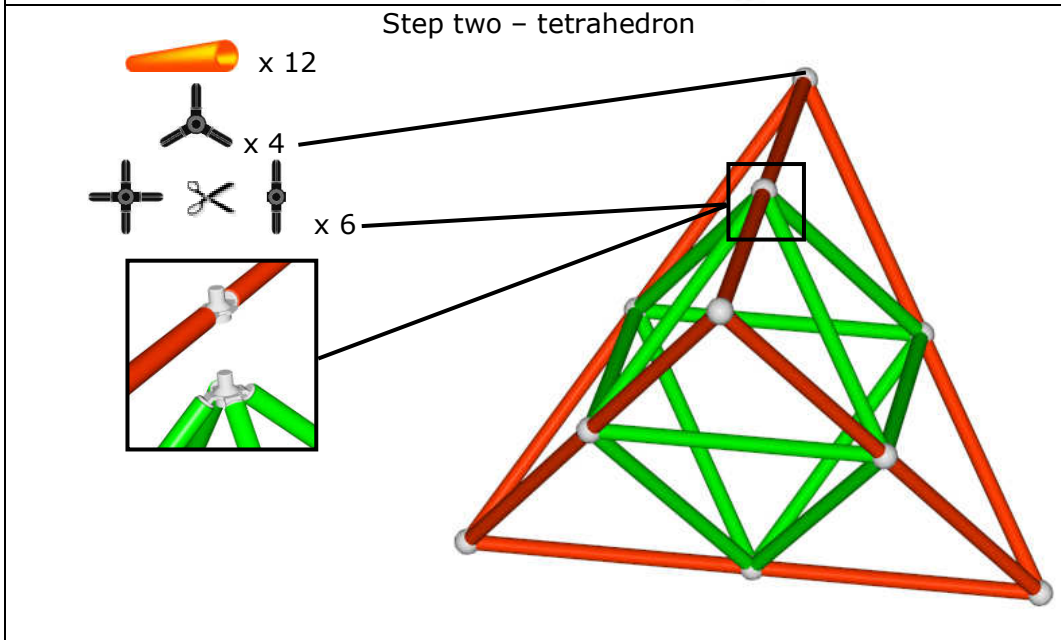

Astro-logix

Instructions

Platonic Compound

Astro-logix

Instructions

Platonic compound										
Parts required										
3-way 	4-way 	5-way 	6-way 	Glow tube 	Pink tube 	Blue tube 	Purple tube 	Green tube 	Orange tube 	Yellow tube 
16	54	12	8	60	60	24	-	12	12	-

Notes: this model can be built with the **Medium** kit.
To purchase kits or separate bags of parts please visit www.astro-logix.com/prices.html

Astro-logix

Instructions

Step three - cube

x 24
x 12
x 8

Step four - dodecahedron