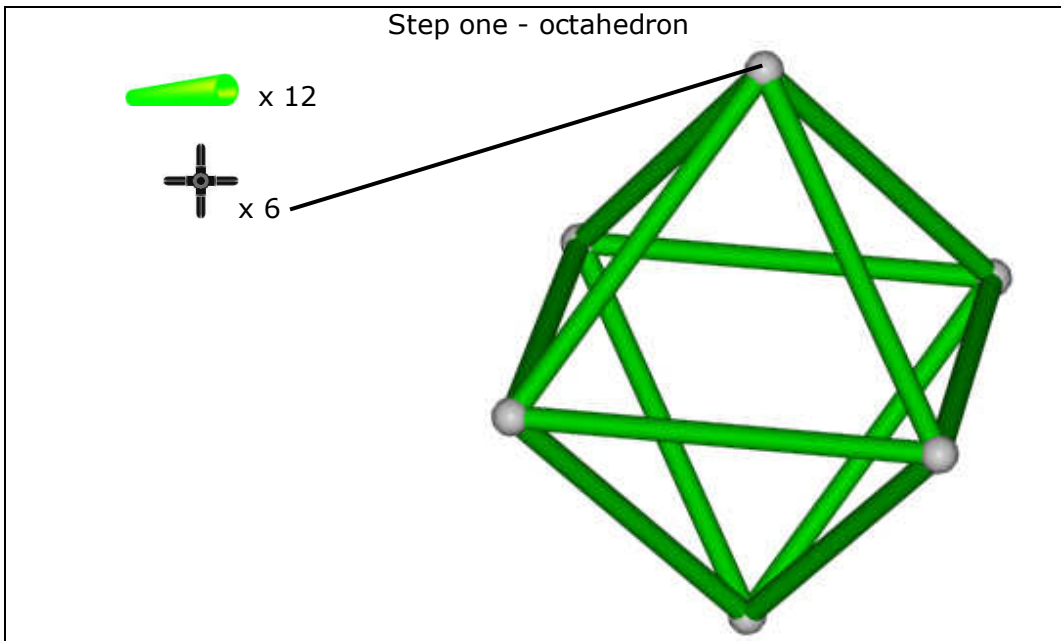

Astro-logix

Instructions

Platonic Compound

Astro-logix

Instructions

Platonic compound										
Parts required										
3-way 	4-way 	5-way 	6-way 	Glow tube 	Pink tube 	Blue tube 	Purple tube 	Green tube 	Orange tube 	Yellow tube 
16	54	12	8	60	60	24	-	12	12	-

Notes: this model can be built with the **Medium** kit.
To purchase kits or separate bags of parts please visit www.astro-logix.com/prices.html

Astro-logix

Instructions

Step three - cube

x 24
x 12
x 8

Step four - dodecahedron